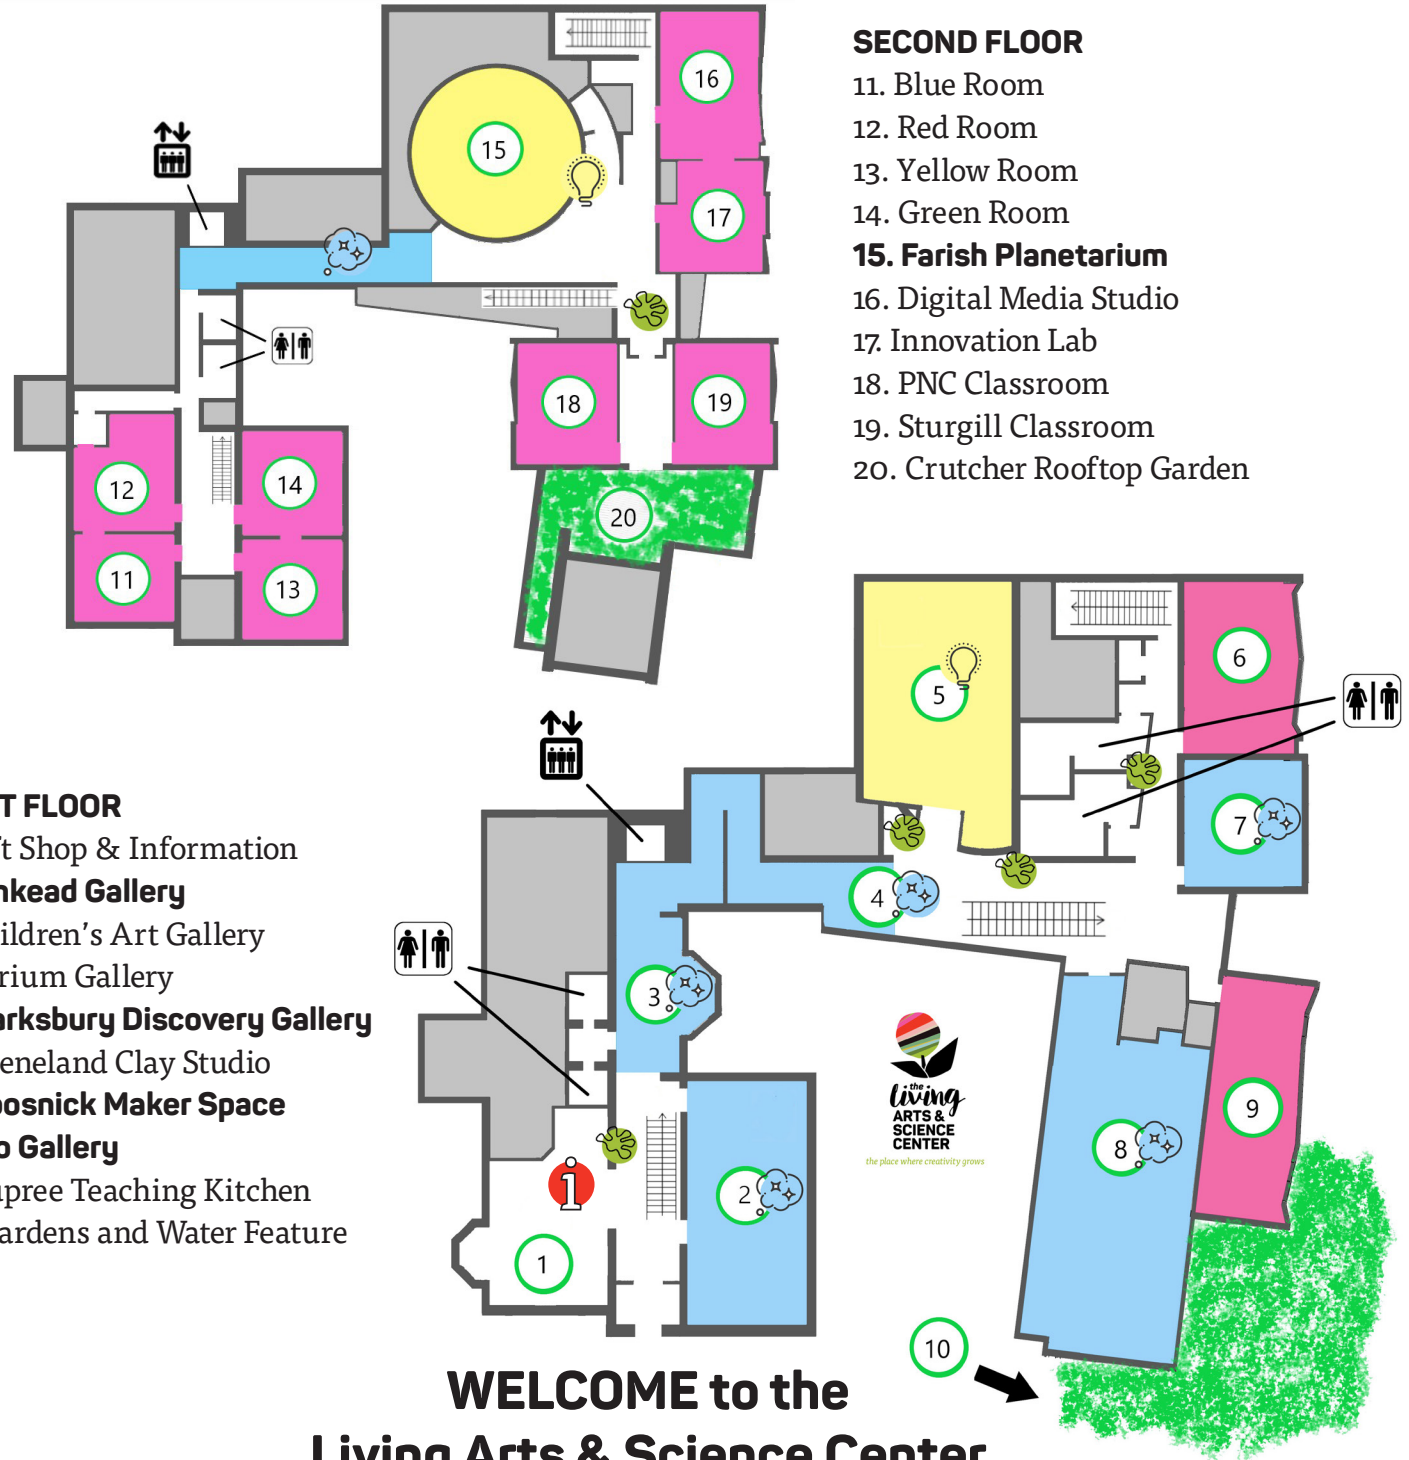

MAP

MAP KEY

-  Information Desk
-  Art Experiences
-  Science Experiences
-  Animal Friends
-  Classrooms
-  Gardens
-  Private Offices
-  Restrooms
-  Elevators
-  Stairs

FIRST FLOOR

1. Gift Shop & Information
2. Kinkead Gallery
3. Children's Art Gallery
4. Atrium Gallery
5. Marksbury Discovery Gallery
6. Keeneland Clay Studio
7. Moosnick Maker Space
8. Glo Gallery
9. Dupree Teaching Kitchen
10. Gardens and Water Feature

SECOND FLOOR

11. Blue Room
12. Red Room
13. Yellow Room
14. Green Room
15. Farish Planetarium
16. Digital Media Studio
17. Innovation Lab
18. PNC Classroom
19. Sturgill Classroom
20. Crutcher Rooftop Garden

**WELCOME to the
Living Arts & Science Center**